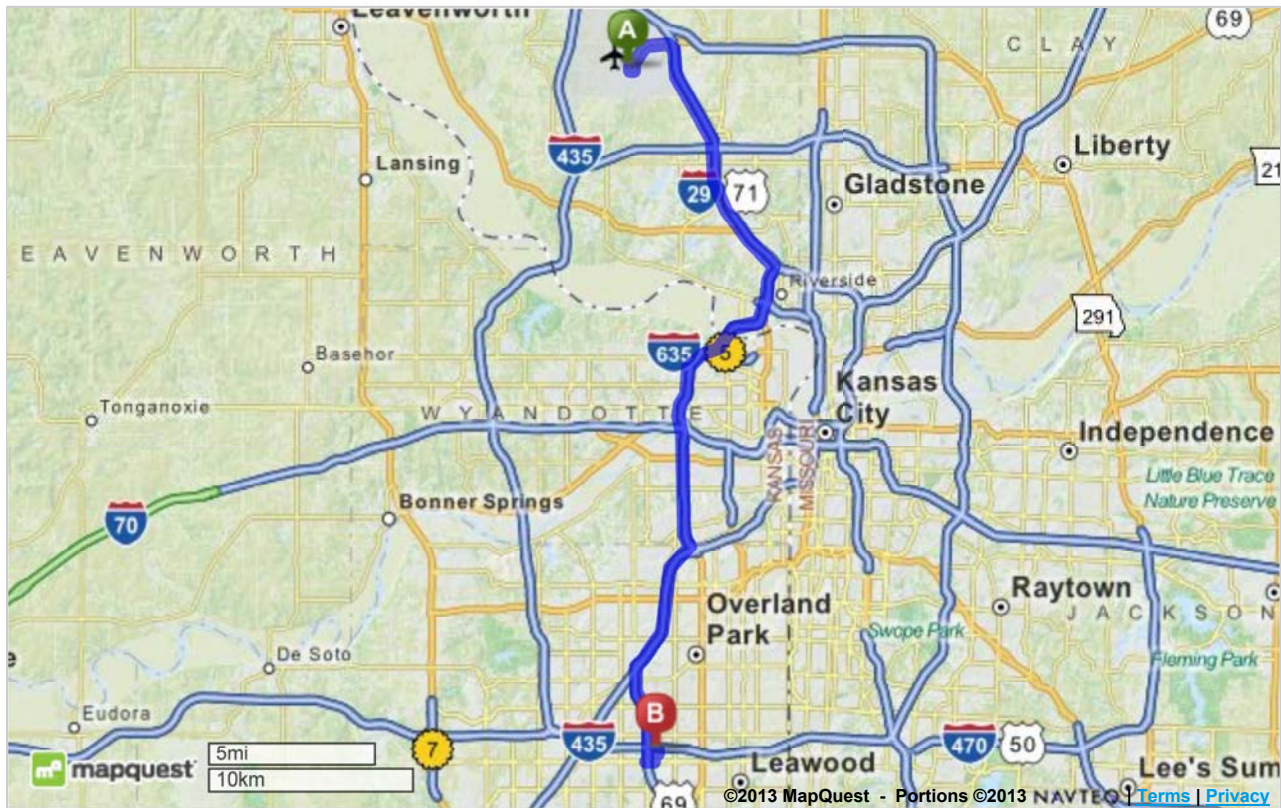

Total Travel Estimate: **33.98 miles - about 40 minutes**

BOOK TRAVEL with **mapquest** (877)-577-5766

©2013 MapQuest, Inc. Use of directions and maps is subject to the MapQuest Terms of Use. We make no guarantee of the accuracy of their content, road conditions or route usability. You assume all risk of use. [View Terms of Use](#)